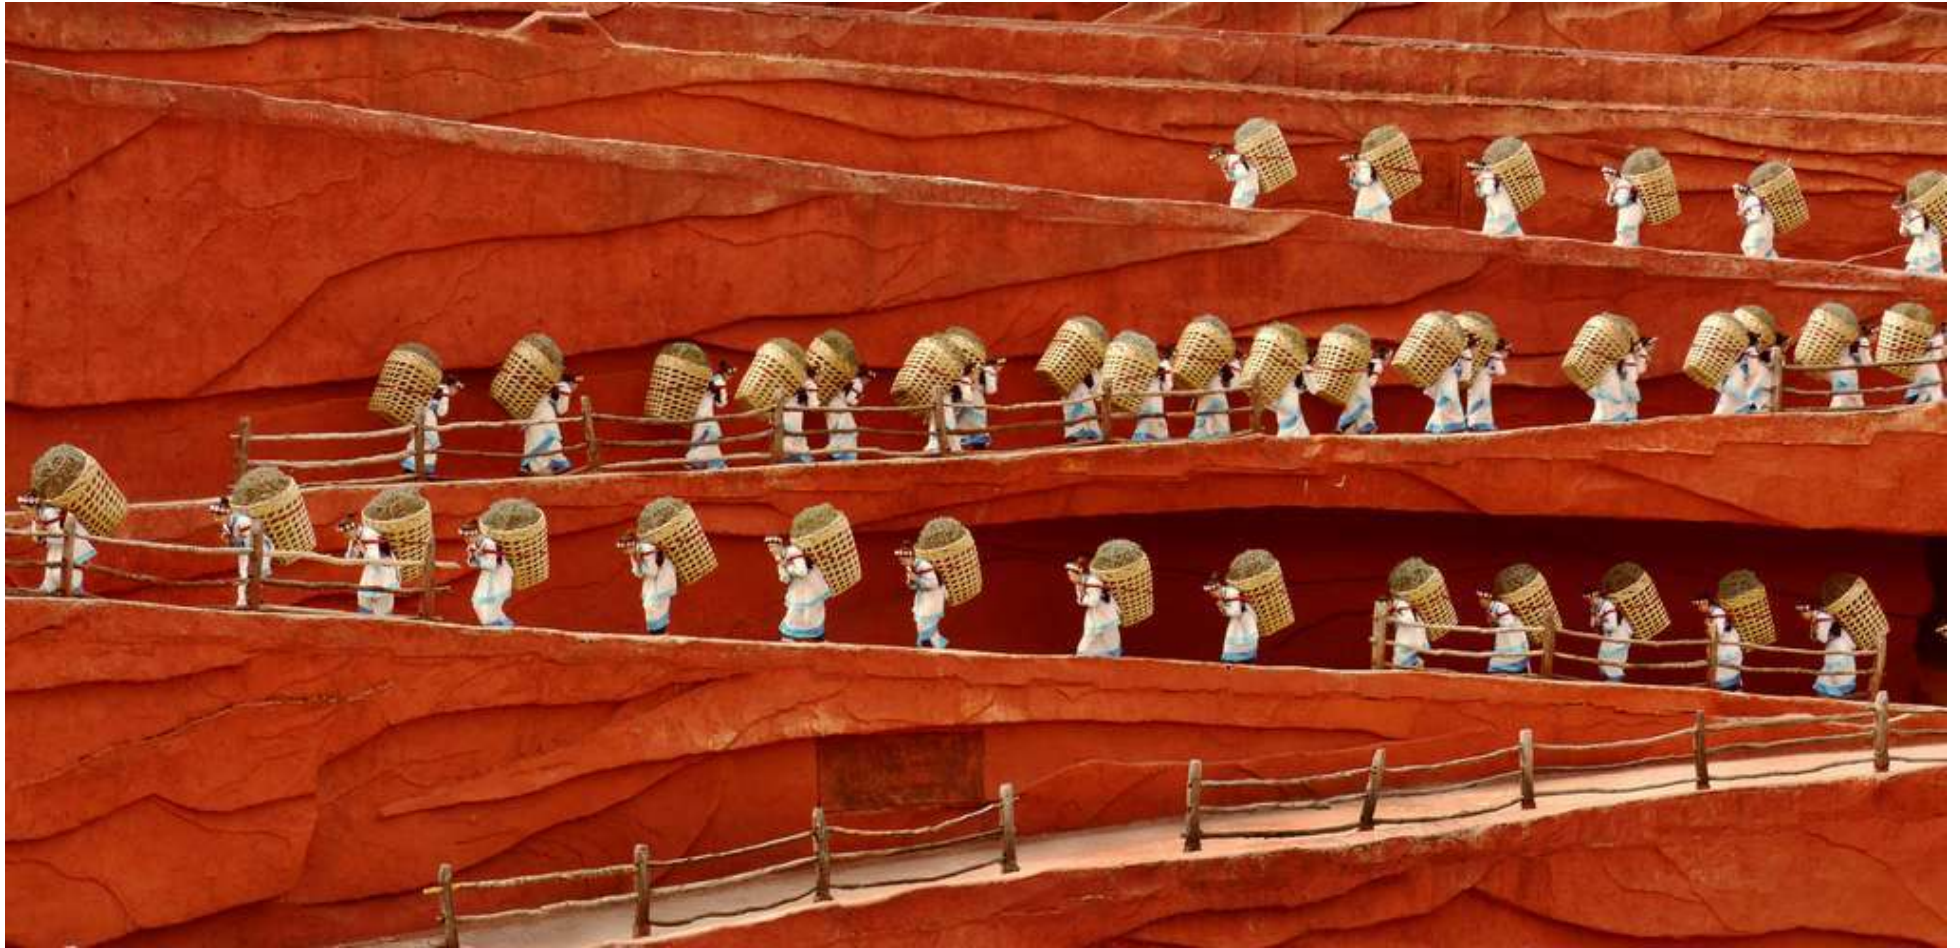

MAOS TEA HOUSE | YUK FUNG GARIUS HUNG | HONG KONG | FIAP GOLD(MP) & FIAP GOLD(SURADHUNI)

PEOPLE SECTION – AWARDED IMAGES

TEA TRANSPORT | SHERMAN CHEANG | MACAU | FIAP GOLD(P'LOVER), PHOTOLOVERS GOLD(MP) & FIAP HM(SURADHUNI)