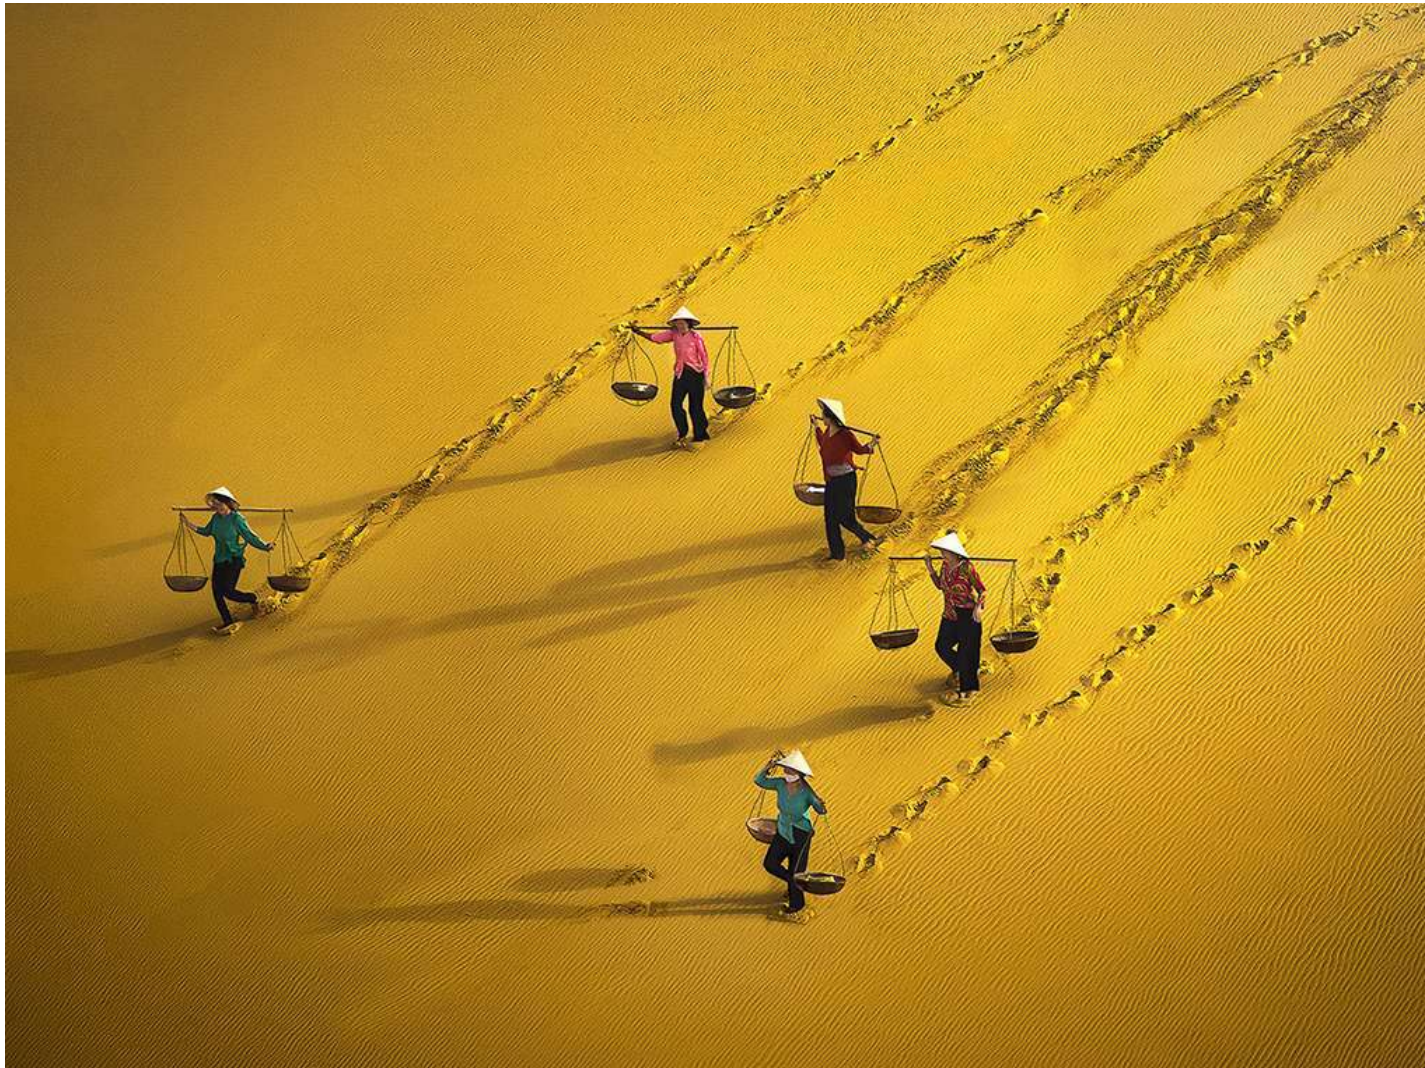

PHOTO TRAVEL SECTION – AWARDED IMAGES

ROAD | GWOLONG CHANG | TAIWAN | PHOTOLOVERS SILVER(MP)