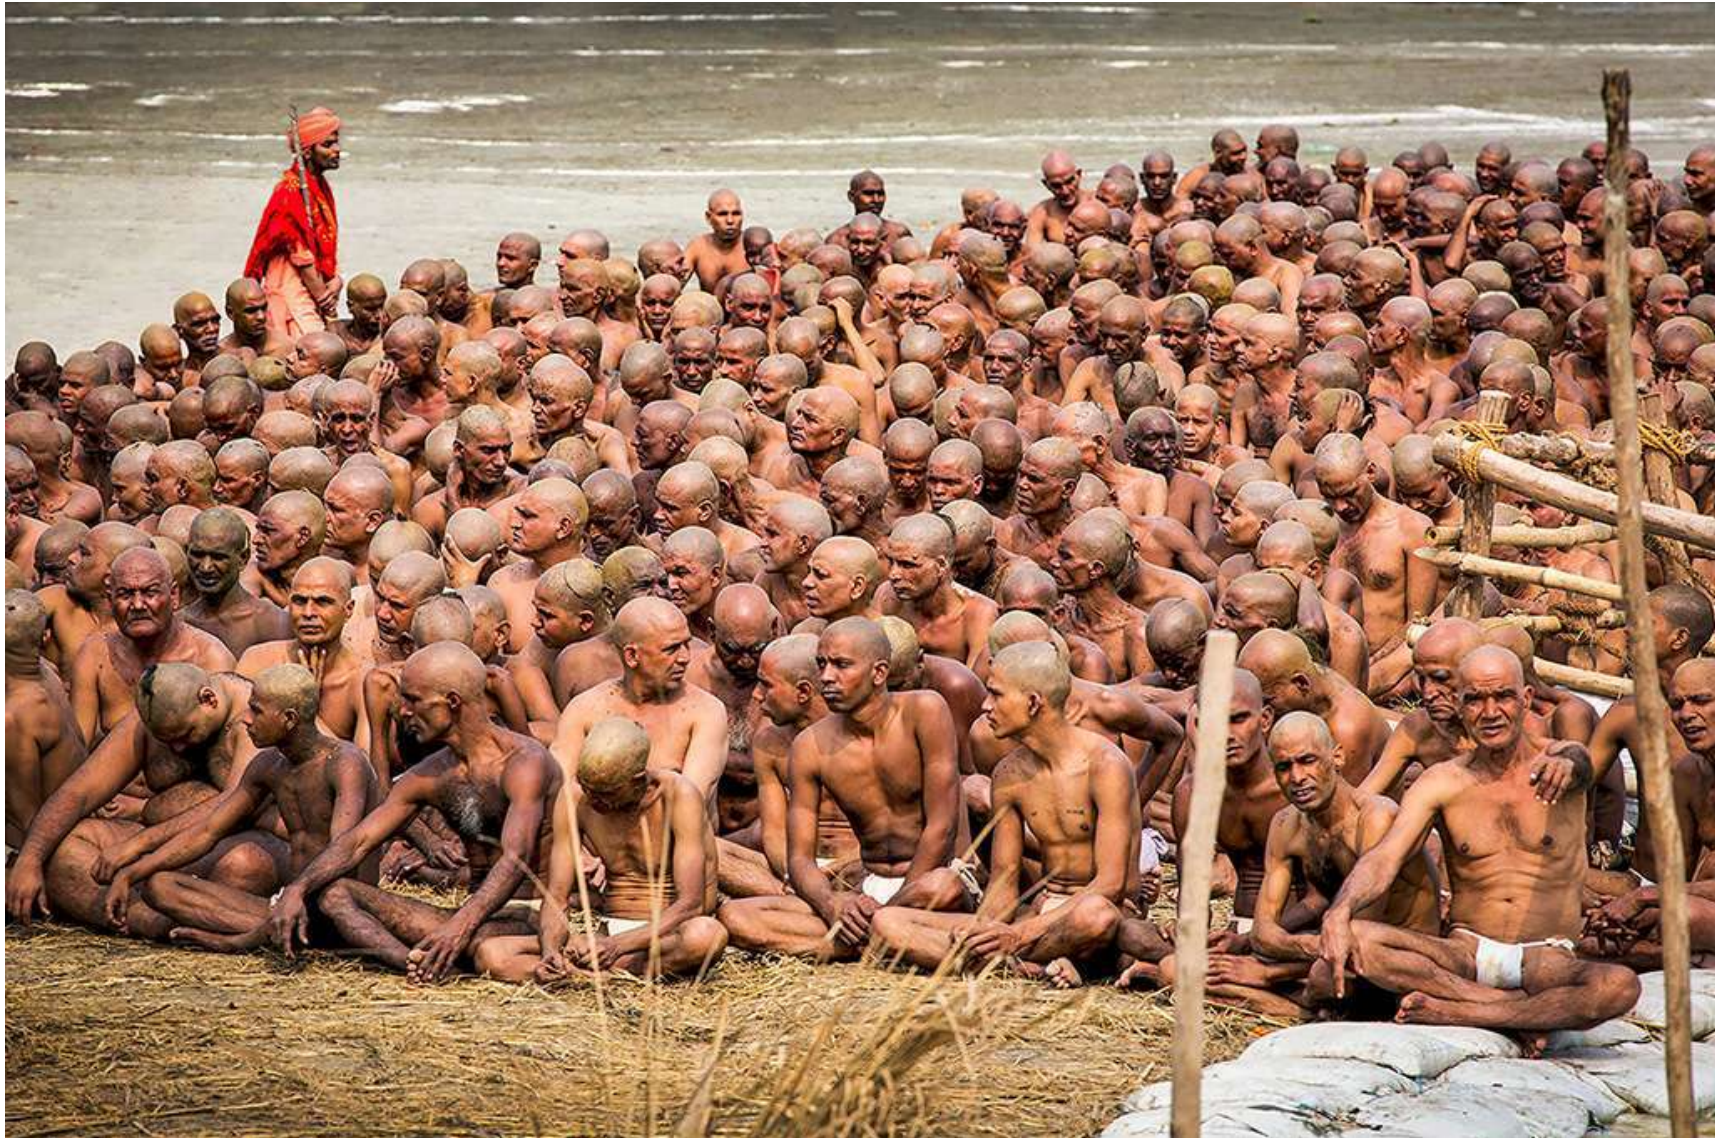

PEOPLE SECTION – AWARDED IMAGES

AKHARA HEILIGE GEBORENE | HEINZ PEKS | GERMANY | PHOTOLOVERS GOLD(MP)